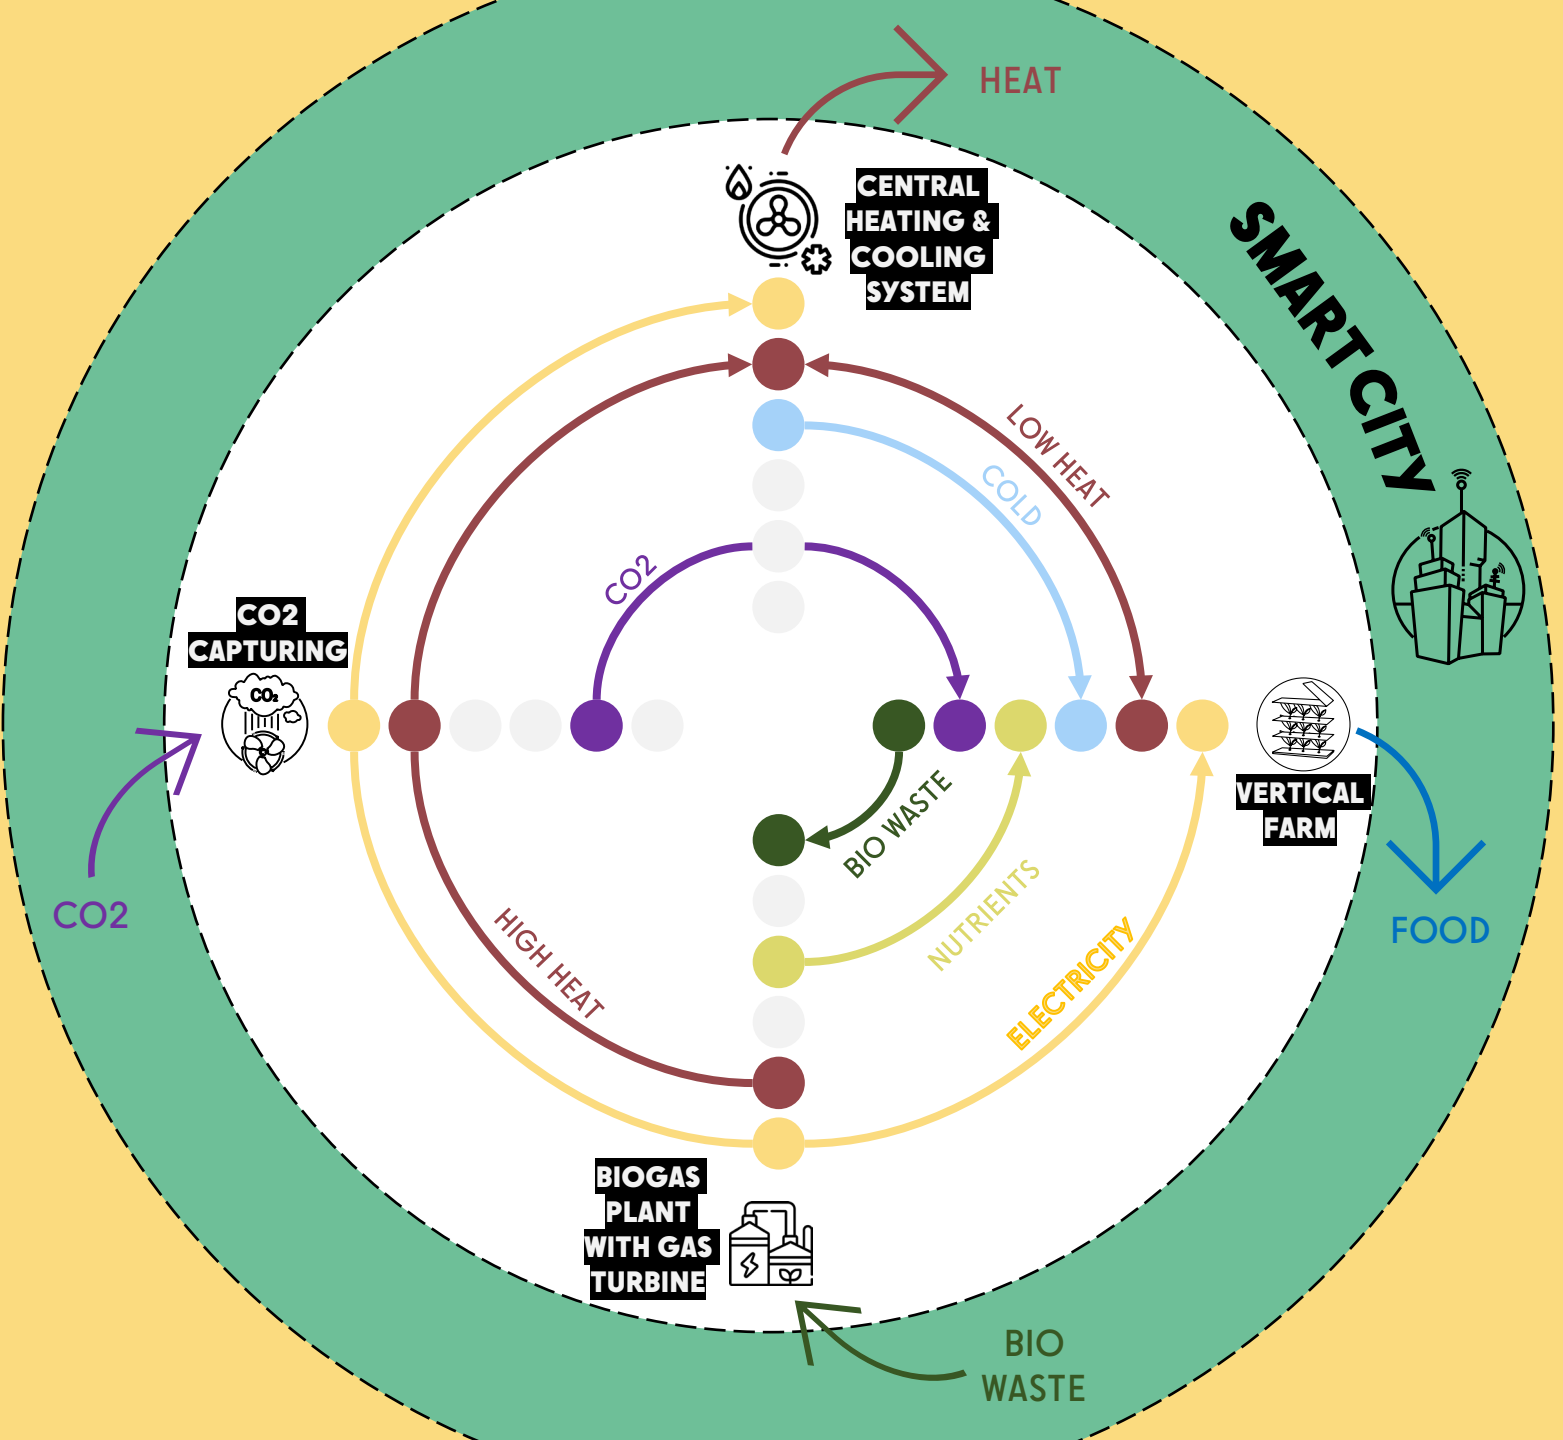

SMART CITY

FRESH & HEALTHY PLANTS

WASTE AS A RESSOURCE

VERTICAL FARM

RESILIENT & SMART CITIES BY INTEGRATING VERTICAL FARMING

REUSE EXISTING SPACE

To protect undeveloped land and give formal industrial areas new value

CAPTURE CO2

To promote plant growth and reduce carbon footprint

RECYCLE ORGANIC WASTE

As a source for clean energy and nutrients

REUSE WASTE HEAT

To heat the farm and feed excess heat into district heating

CIRCULAR SYSTEMS IN DETAIL

UN SUSTAINABLE DEVELOPMENT GOALS

BY INTEGRATING VERTICAL FARMING WE CREATE AN IMPACT

2 ZERO HUNGER

3 GOOD HEALTH AND WELL-BEING

6 CLEAN WATER AND SANITATION

9 INDUSTRY, INNOVATION AND INFRASTRUCTURE