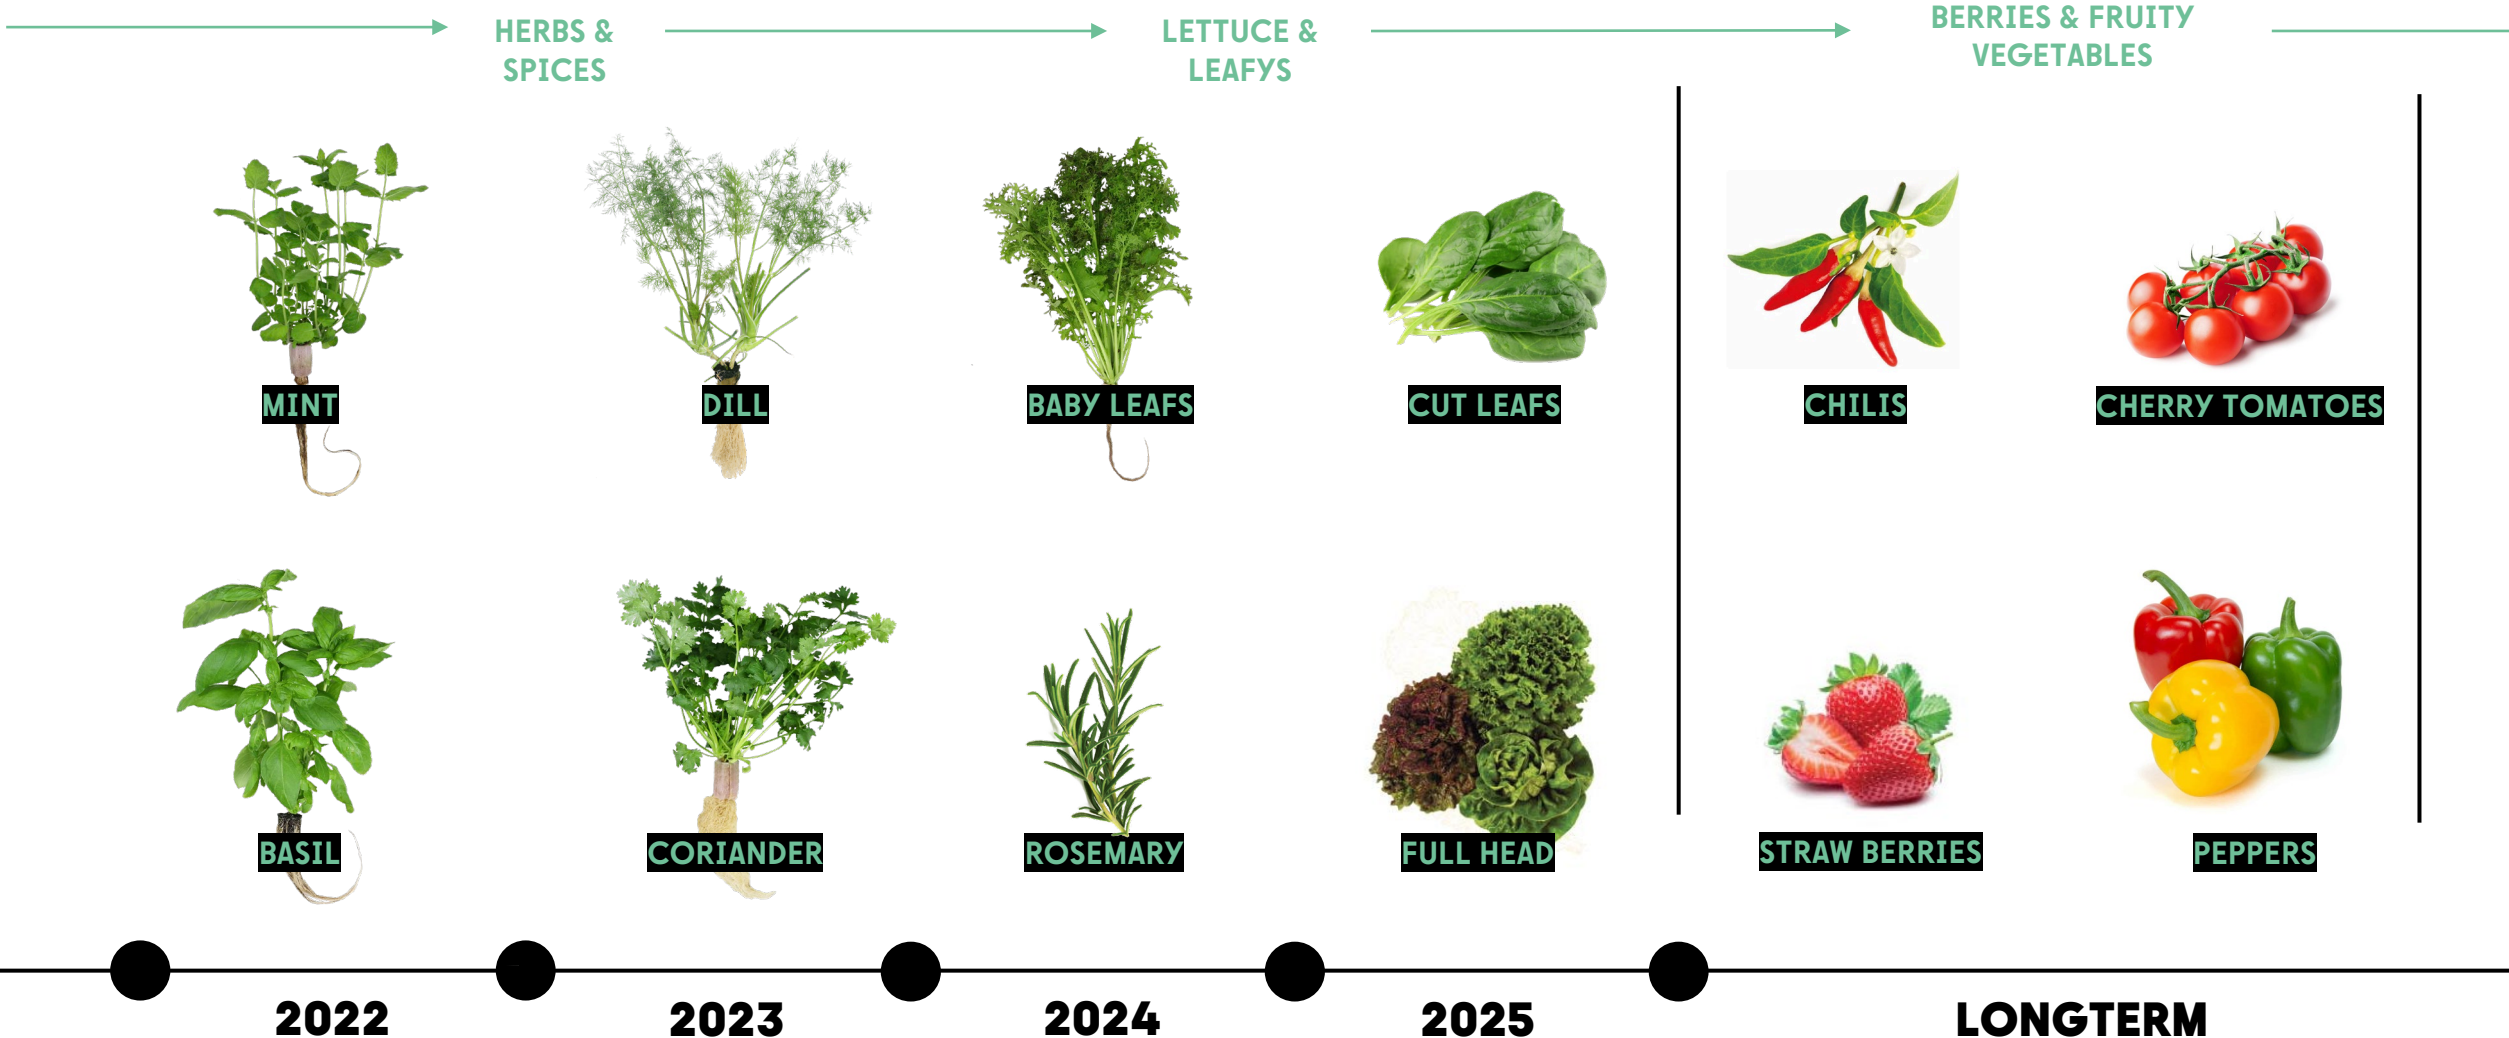

PRODUCT PIPELINE EDIBLE PLANTS